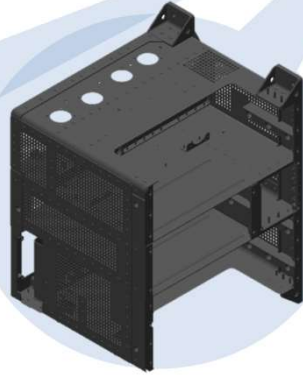

M customer
1U
2U
3U

自助加油繳費機 (Taiwan)

自助加油繳費機 (Taiwan)

Embraer E2 Program

目標產品客戶

Structural Sheet metal Parts

Winglets

Flaps, Spoilers, Ailerons

Fuselage elements

Brackets, Structural Parts and Assemblies

Sheet metal Parts for consoles

Main Landing Gear Kits and Assemblies

Doors

Seats

Thank You!