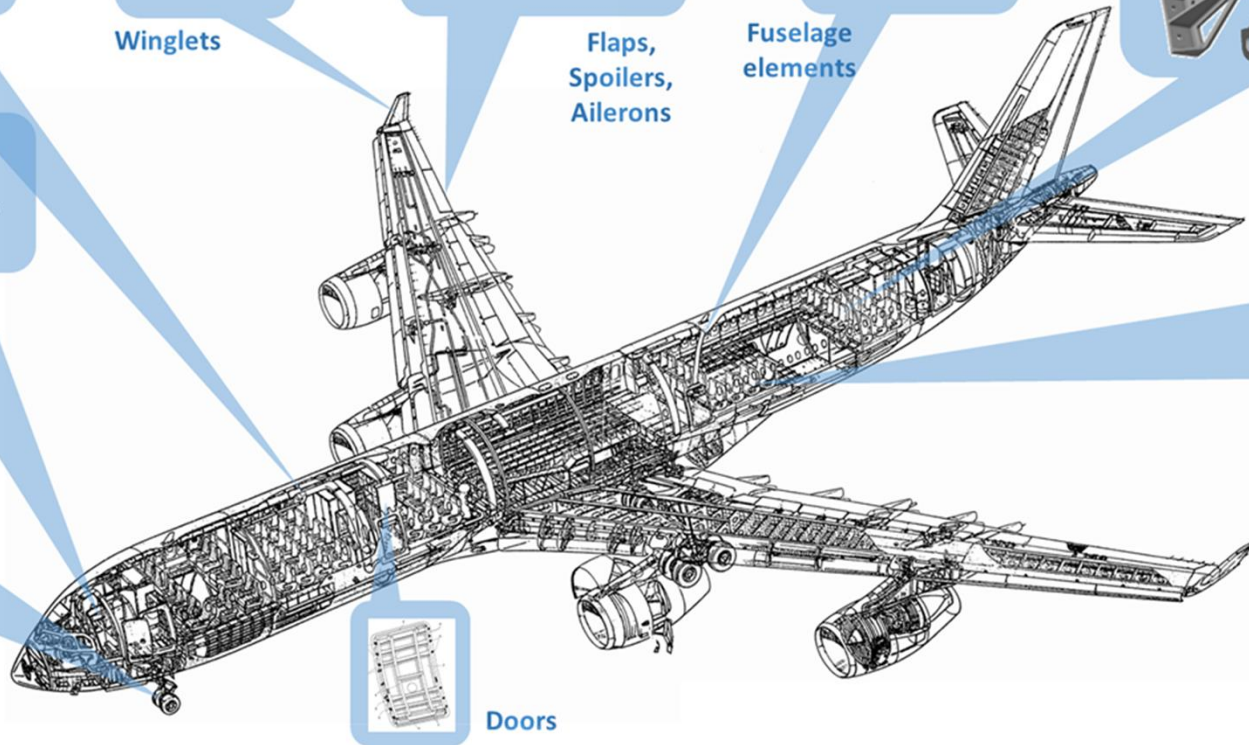

M customer
1U
2U
3U

自助加油繳費機 (Taiwan)

自助加油繳費機 (Taiwan)

Embraer E2 Program

目標產品客戶

Structural Sheet metal Parts

Winglets

Flaps, Spoilers, Ailerons

Fuselage elements

Brackets, Structural Parts and Assemblies

Sheet metal Parts for consoles

Main Landing Gear Kits and Assemblies

Doors

Seats

Thank You!