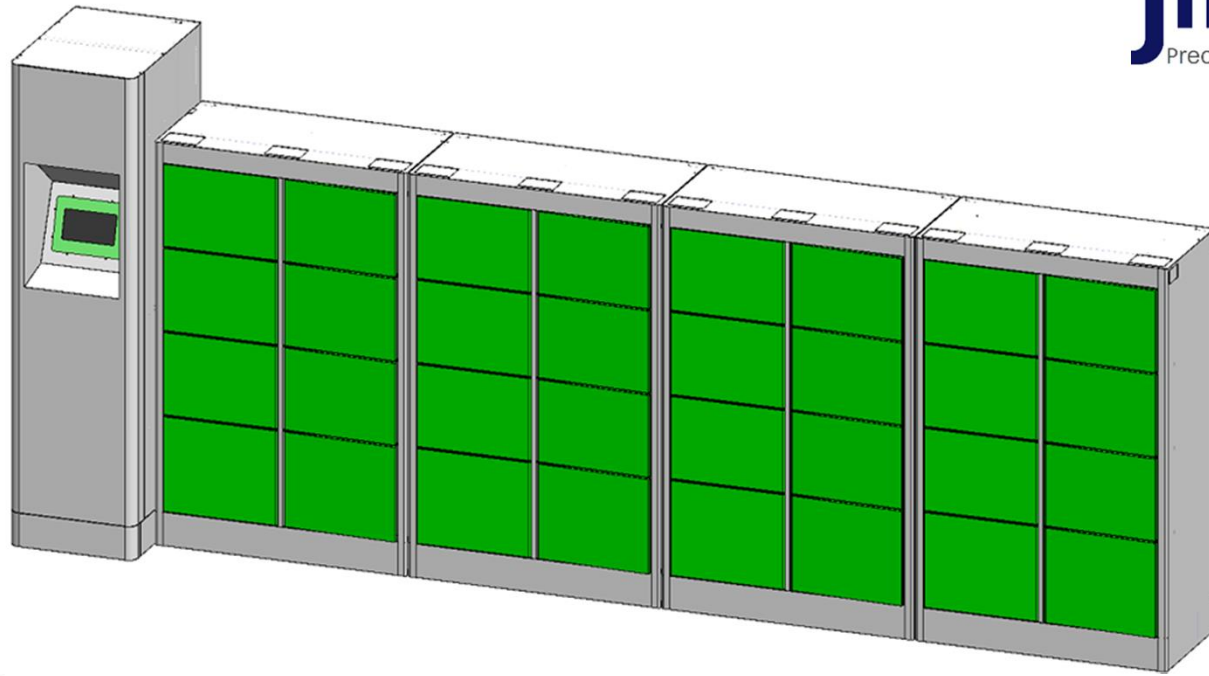

模組化交換站（客製化）

充電椿

能源交換站App

Platform Android

Platform IOS

Smart Charger Support

- Internal :CAN BUS PROTOCOL
- External :RS232
- Wireless :2.4 GHz(Option)

CAN BUS PROTOCOL @Jinpao

Jinpao Smart Charge

智慧醫療檢測站

JINP40
Precision Industry Co., Ltd.

智慧醫療檢測站

Multi-function Smart Vital Signs Station

Ultrasound body height detector

Seated body weight scale

Medical grade tunnel sphygmomanometer