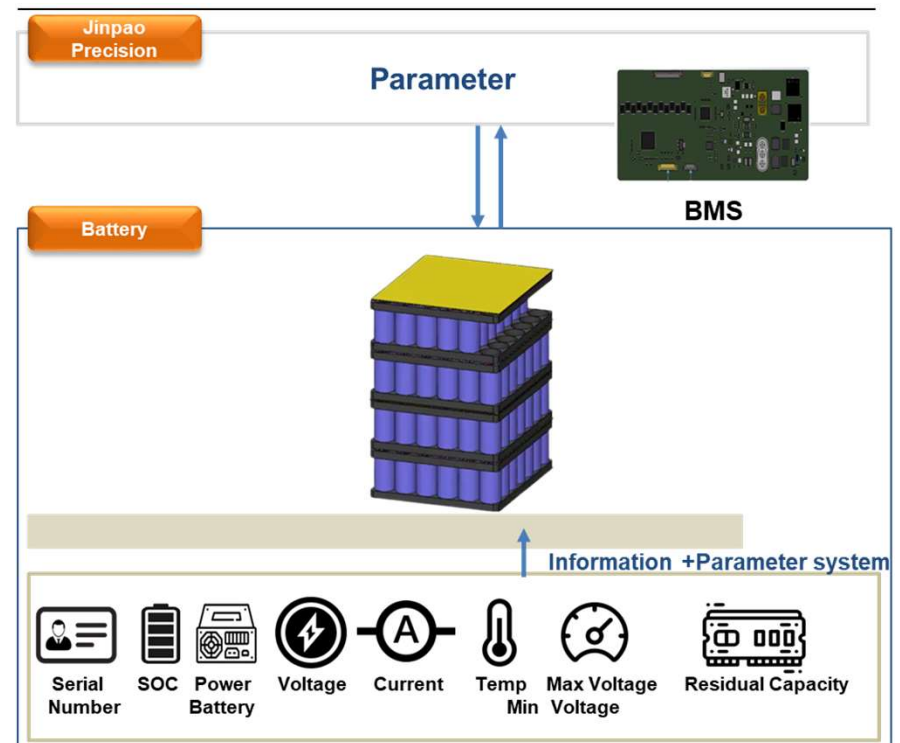

模組化交換站（客製化）

充電椿

能源交換站App

Platform Android

Platform IOS

Smart Charger Support

- Internal :CAN BUS PROTOCOL
- External :RS232
- Wireless :2.4 GHz(Option)

CAN BUS PROTOCOL @Jinpao

Jinpao Smart Charge

智慧醫療檢測站

JINP40
Precision Industry Co., Ltd.

智慧醫療檢測站

Multi-function Smart Vital Signs Station

Ultrasound body height detector

Seated body weight scale

Medical grade tunnel sphygmomanometer