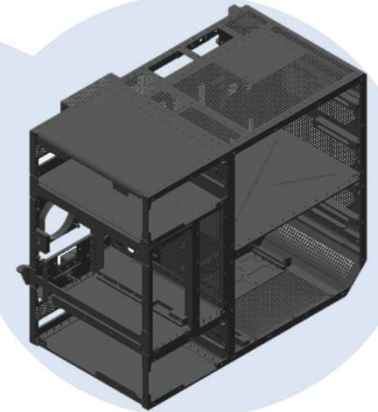

M customer
1U
2U
3U

自助加油繳費機 (Taiwan)

自助加油繳費機 (Taiwan)

Embraer E2 Program

目標產品客戶

Structural Sheet metal Parts

Winglets

Flaps, Spoilers, Ailerons

Fuselage elements

Brackets, Structural Parts and Assemblies

Sheet metal Parts for consoles

Main Landing Gear Kits and Assemblies

Doors

Seats

Thank You!