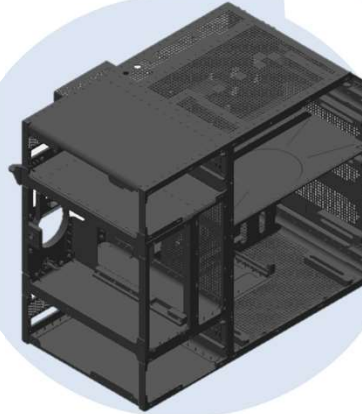

M customer
1U
2U
3U

自助加油繳費機 (Taiwan)

自助加油繳費機 (Taiwan)

Embraer E2 Program

目標產品客戶

Structural Sheet metal Parts

Winglets

Flaps, Spoilers, Ailerons

Fuselage elements

Brackets, Structural Parts and Assemblies

Sheet metal Parts for consoles

Main Landing Gear Kits and Assemblies

Doors

Seats

Thank You!