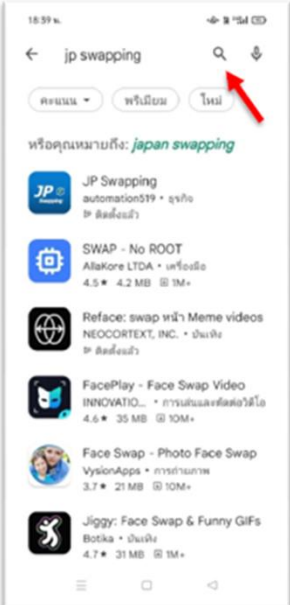

模組化交換站（客製化）

充電椿

能源交換站App

Platform Android

Platform IOS

Smart Charger Support

- Internal :CAN BUS PROTOCOL
- External :RS232
- Wireless :2.4 GHz(Option)

CAN BUS PROTOCOL @Jinpao