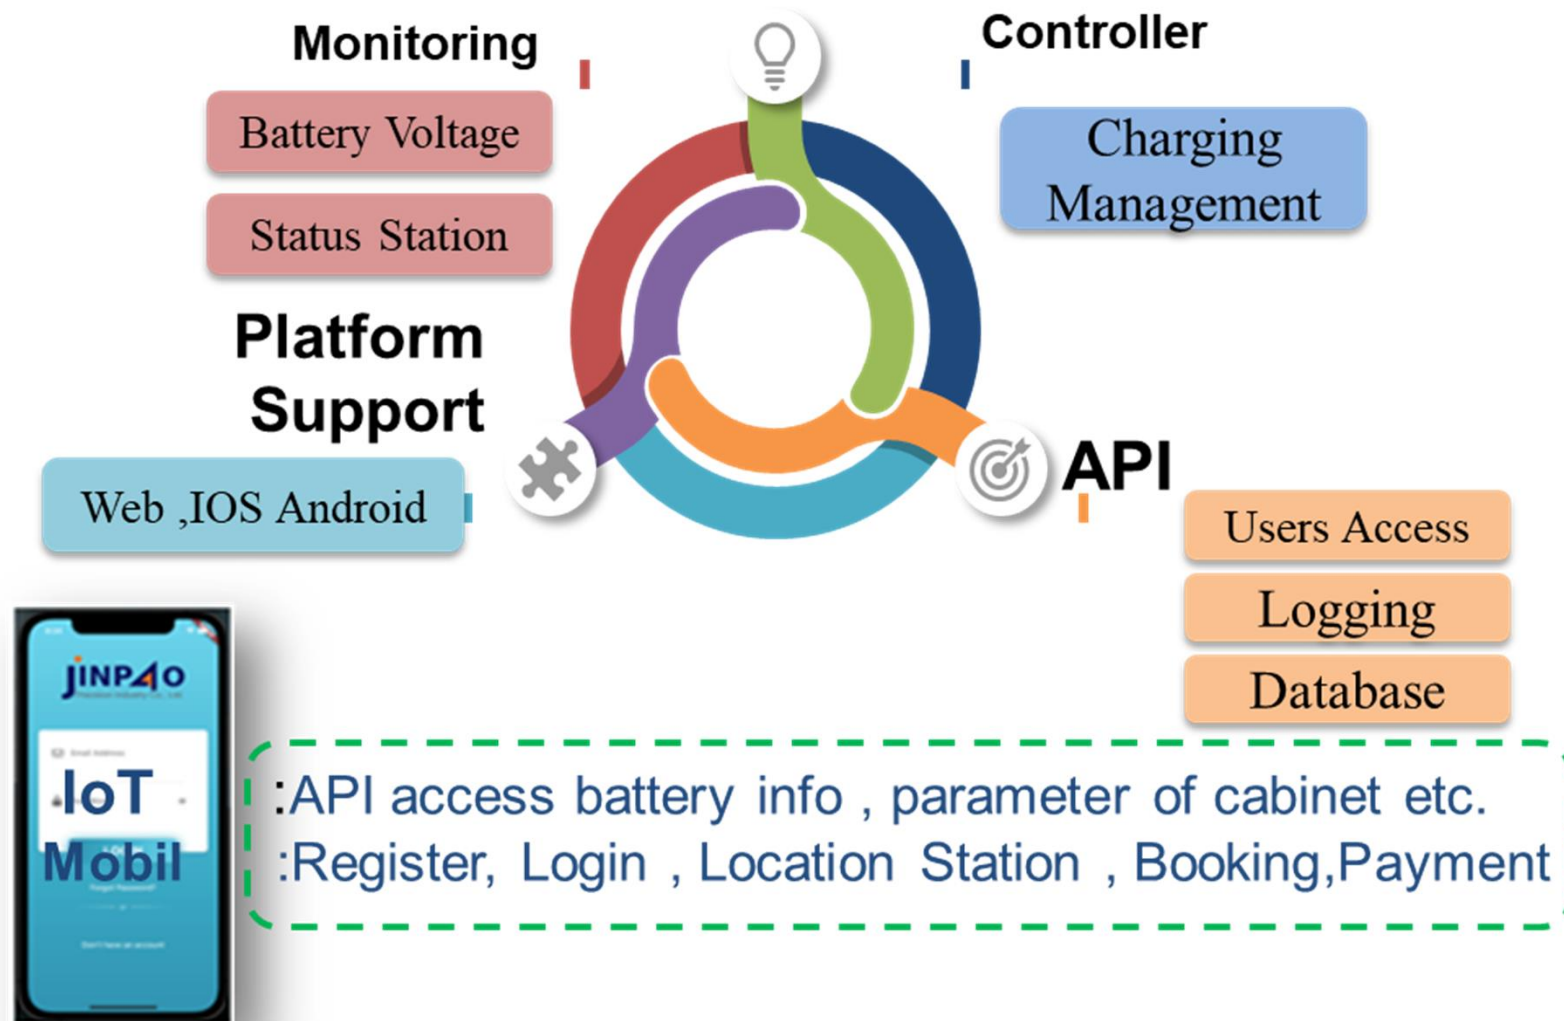

模組化交換站（客製化）

充電椿

能源交換站App

Platform Android

Platform IOS

Smart Charger Support

- Internal :CAN BUS PROTOCOL
- External :RS232
- Wireless :2.4 GHz(Option)

CAN BUS PROTOCOL @Jinpao

Jinpao Smart Charge

智慧醫療檢測站

JINP40
Precision Industry Co., Ltd.

智慧醫療檢測站

Multi-function Smart Vital Signs Station

Ultrasound body height detector

Seated body weight scale

Medical grade tunnel sphygmomanometer