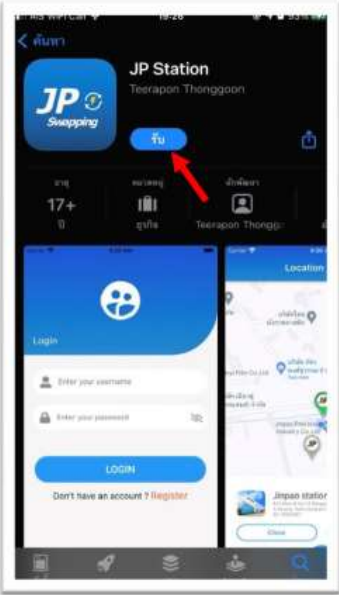

模組化交換站（客製化）

充電椿

能源交換站App

Platform Android

Platform IOS

Smart Charger Support

- Internal :CAN BUS PROTOCOL
- External :RS232
- Wireless :2.4 GHz(Option)

CAN BUS PROTOCOL @Jinpao