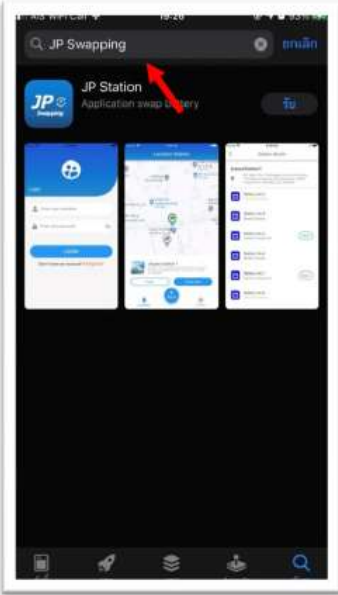

模組化交換站（客製化）

充電椿

能源交換站App

Platform Android

Platform IOS

Smart Charger Support

- Internal :CAN BUS PROTOCOL
- External :RS232
- Wireless :2.4 GHz(Option)

CAN BUS PROTOCOL @Jinpao