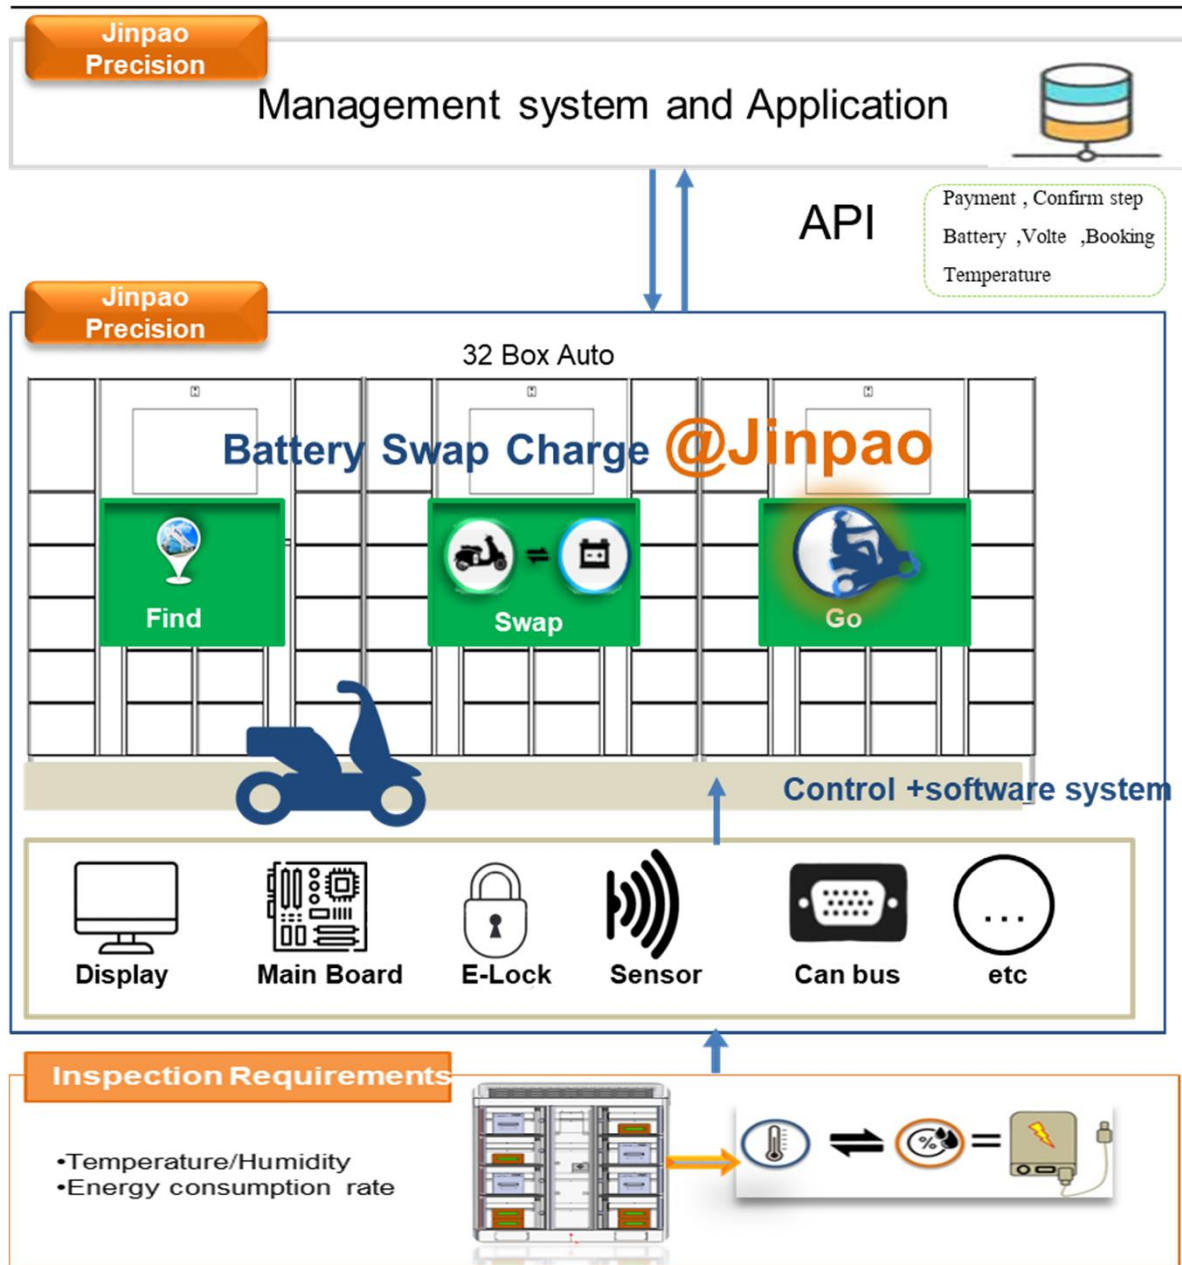

模組化交換站（客製化）

充電椿

能源交換站App

Platform Android

Platform IOS

Smart Charger Support

- Internal :CAN BUS PROTOCOL
- External :RS232
- Wireless :2.4 GHz(Option)

CAN BUS PROTOCOL @Jinpao

Jinpao Smart Charge

智慧醫療檢測站

JINP40
Precision Industry Co., Ltd.

智慧醫療檢測站

Multi-function Smart Vital Signs Station

Ultrasound body height detector

Seated body weight scale

Medical grade tunnel sphygmomanometer