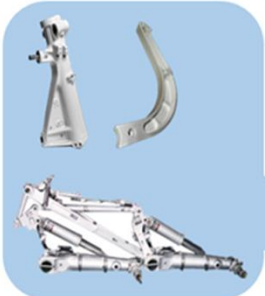

M customer
1U
2U
3U

自助加油繳費機 (Taiwan)

自助加油繳費機 (Taiwan)

Embraer E2 Program

目標產品客戶

Structural Sheet metal Parts

Winglets

Flaps, Spoilers, Ailerons

Fuselage elements

Brackets, Structural Parts and Assemblies

Sheet metal Parts for consoles

Main Landing Gear Kits and Assemblies

Doors

Seats

Thank You!