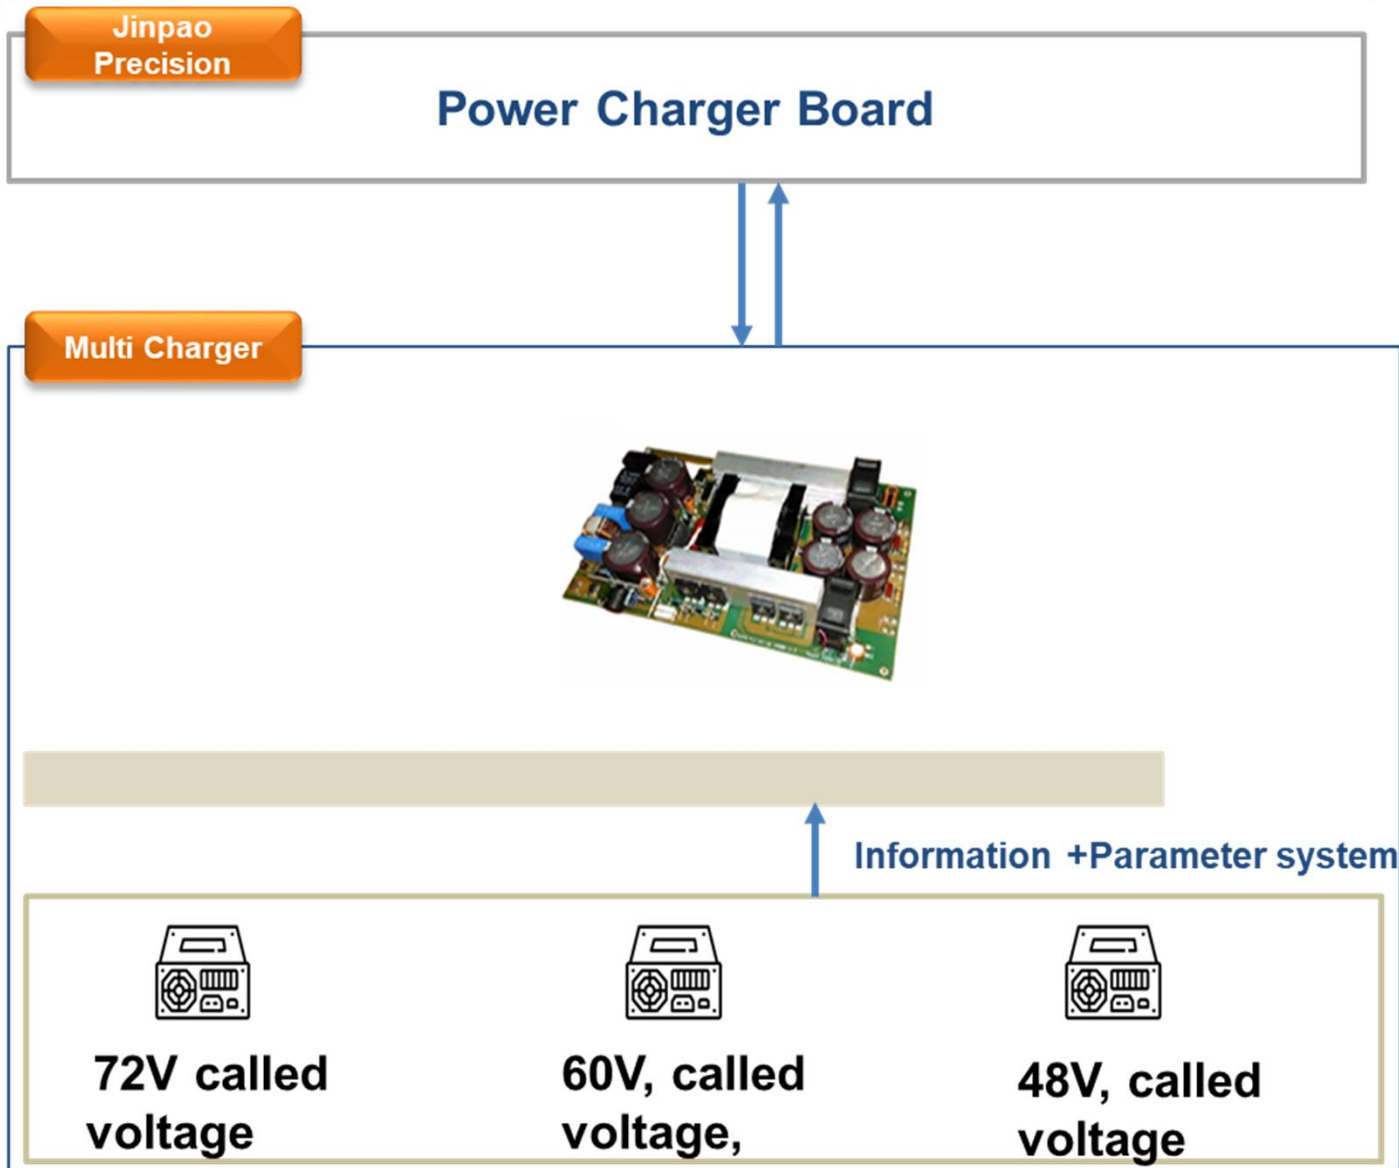

Jinpao Smart Charge

智慧醫療檢測站

JINP40
Precision Industry Co., Ltd.

智慧醫療檢測站

Multi-function Smart Vital Signs Station

Ultrasound body height detector

Seated body weight scale

Medical grade tunnel sphygmomanometer